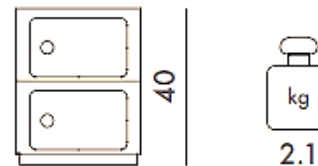

Brand: **KARTELL**
Item type: 2 Element Drawer
Item code: 4924/10
Designer: Anna Castelli Ferrieri
Color: Red - Smile Element
Dimension: Ø32 x 40 cm

Please click the link for more option and finishes:

https://www.kartell.com/IT/it/fabio-novembre/componibili-smile/04924?variantName=x_colorVariant&variantValue=10